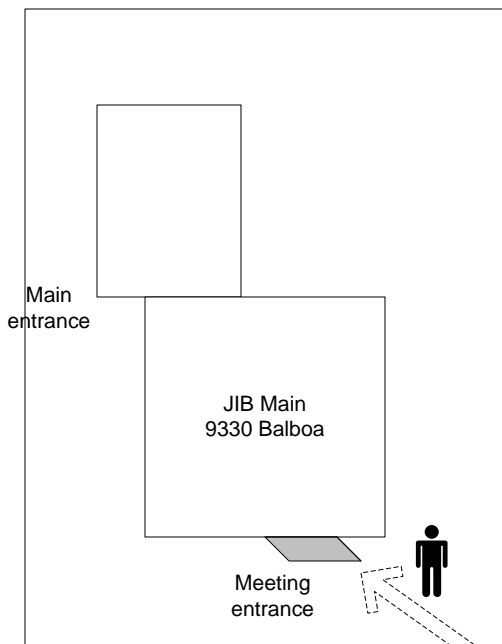

BALBOA AVE.

****Park here**

SPECTRUM CENTER BLVD.

RUFFIN RD.

Please Note:

*** Due to limited parking at the main building lot, please park next door at JIB's Innovation Center. It's a short 5 minute walk to the main building meeting entrance indicated.*

I-15