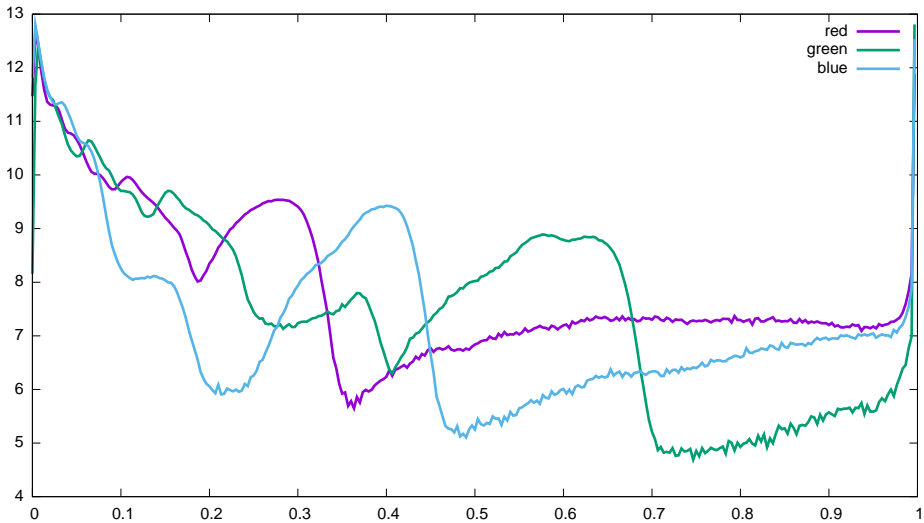

Histogram - Apple, iPhone 6s, 100 ISO (07012017144933)

Noise levels - Apple, iPhone 6s, 100 ISO (07012017144933)

Flat noise levels - Apple, iPhone 6s, 100 ISO (07012017144933)

Flat histogram - Apple, iPhone 6s, 100 ISO (07012017144933)

Conversion curves - Apple, iPhone 6s, 100 ISO (07012017144933)

Histogram - Apple, iPhone 6s, 100 ISO (07012017144935)

Noise levels - Apple, iPhone 6s, 100 ISO (07012017144935)

Flat noise levels - Apple, iPhone 6s, 100 ISO (07012017144935)