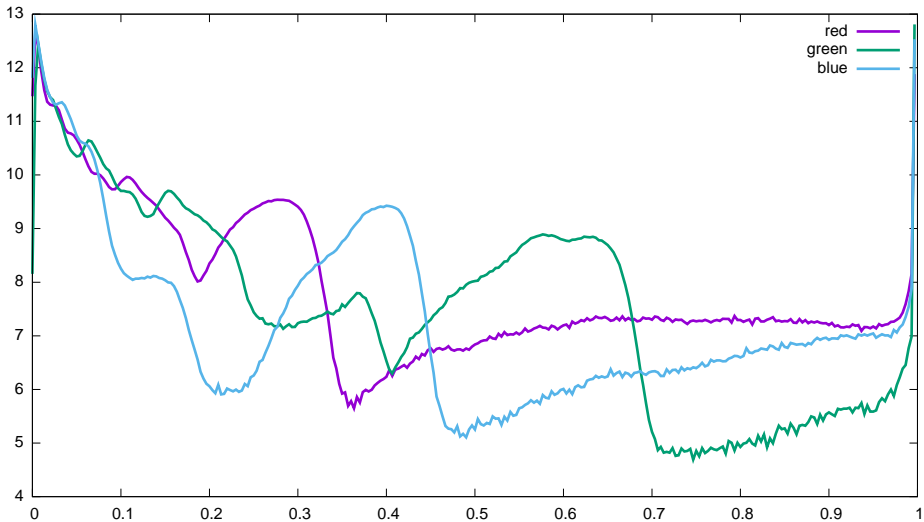

Histogram - Apple, iPhone 6s, 100 ISO (07012017144933)

Noise levels - Apple, iPhone 6s, 100 ISO (07012017144933)

Flat noise levels - Apple, iPhone 6s, 100 ISO (07012017144933)

Flat histogram - Apple, iPhone 6s, 100 ISO (07012017144933)

Conversion curves - Apple, iPhone 6s, 100 ISO (07012017144933)

Histogram - Apple, iPhone 6s, 100 ISO (07012017144935)

Noise levels - Apple, iPhone 6s, 100 ISO (07012017144935)

Flat noise levels - Apple, iPhone 6s, 100 ISO (07012017144935)