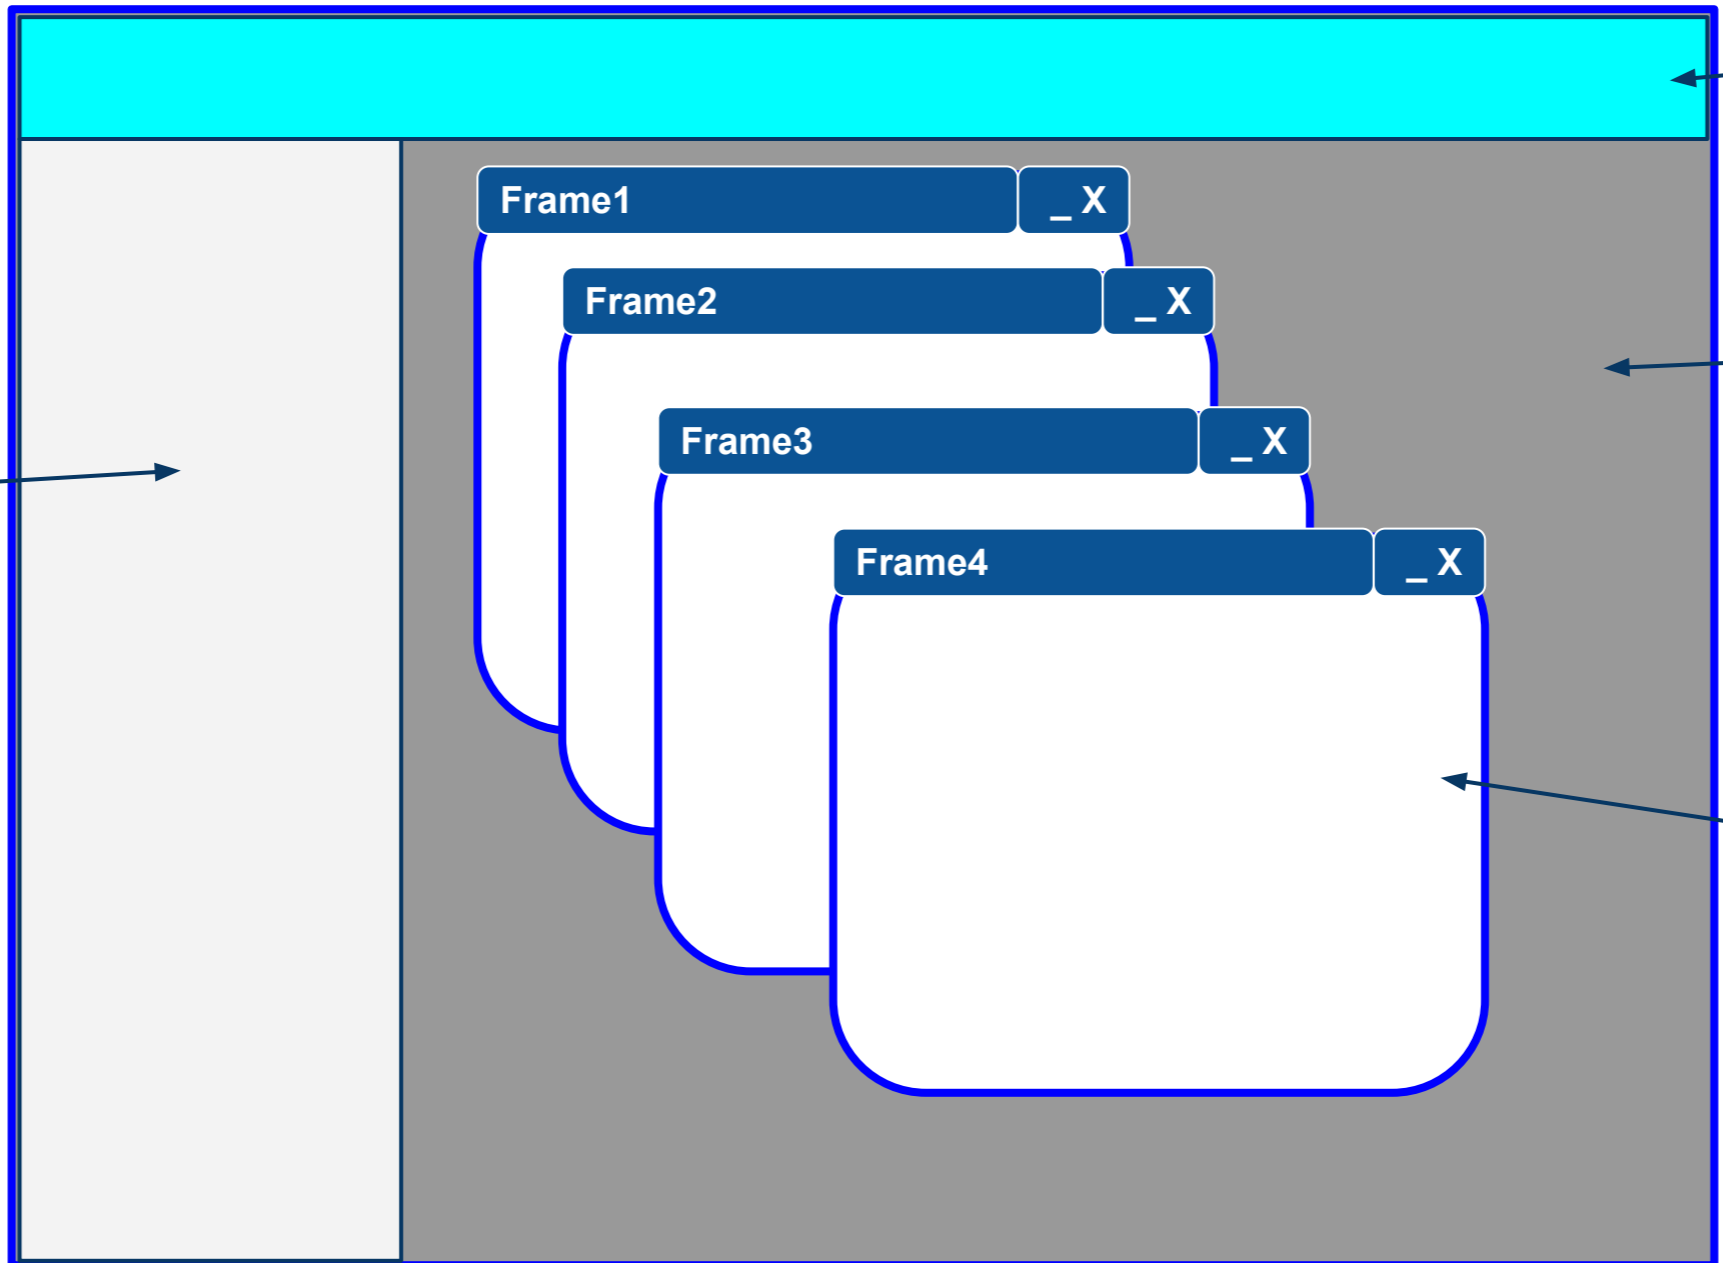

Imagine the blue area below is the running application.

Palette:  
Application toolbar  
(Always on top)

Display: Is there  
any possibility to  
put a back ground  
image.

Palette:  
Application Tree  
Menu (Always on  
top)

Frame: All the  
view from the use  
cases would be  
implemented on  
frames